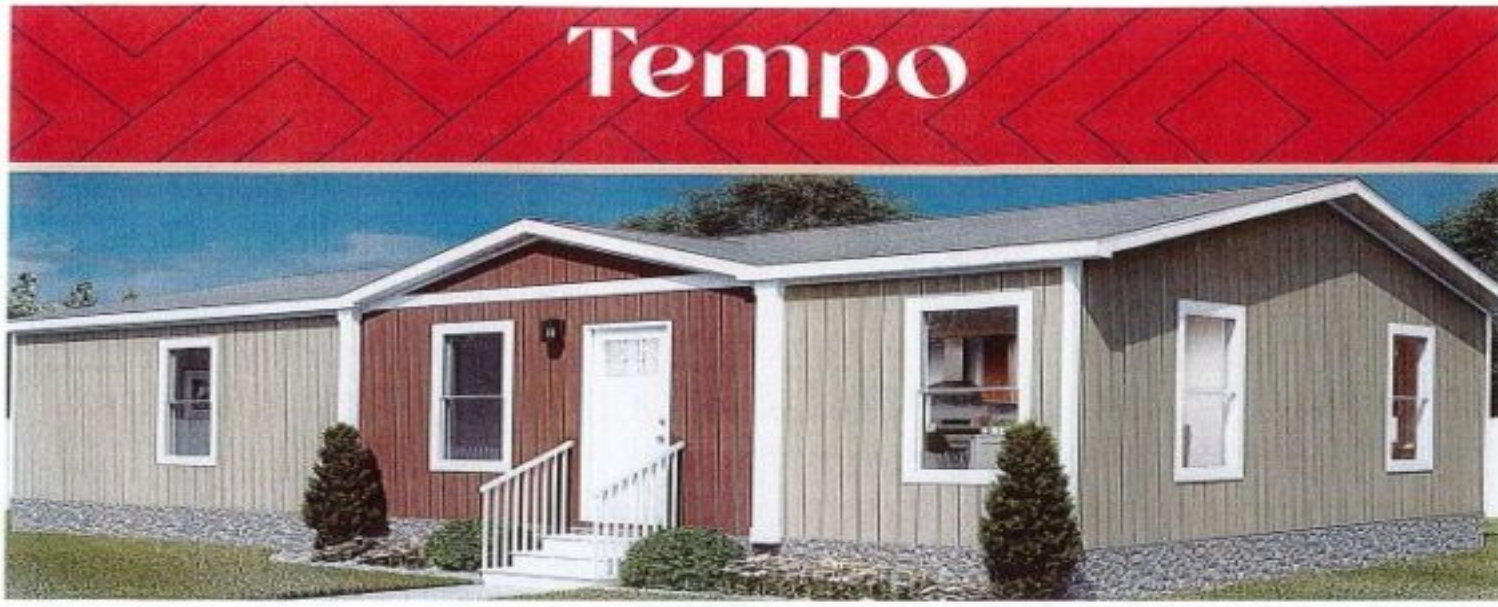

Brand New Marlette Home- Salem, Or

Tempo

Under Pressure

72TMP28483AH22 | 1,280 SQ FT | 3 Bedrooms | 2 Baths

🎵 Alternate Door Location Available