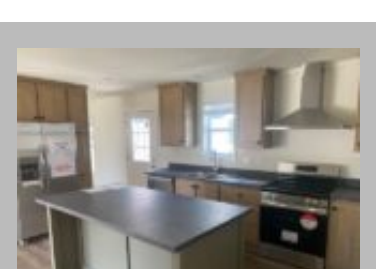

(877)645-4500
www.jandmhomes.com

Shout Lot Model- AVAILABLE NOW- \$129,900

Tempo Series Sales Event!

\$129,900

**2 Homes Available for Immediate
Delivery at this price!**

"The Shout"

1493 sq. ft.

After these are homes are sold the Reorder Price is \$131,900

Details

- Year Built : 2024
- Manufacturer : Marlette
- Bedrooms : 3
- Bathrooms : 2
- Home Size : 27x56
- Square Feet : 1,493
- New Home Display Model? : Yes
- Status : Available
- Our Reference # : Lot Model Shout- McMinnville & Oregon City
- Carpeted Floors : Yes
- Dishwasher : Yes
- Island Counter : Yes
- Microwave : Yes
- One Piece Fibertub Shower : Yes