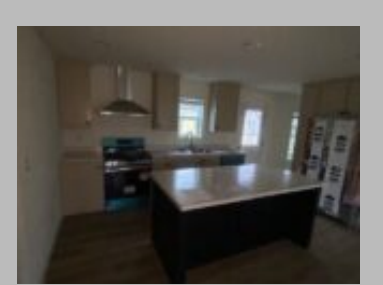

### \$151,900

**3 Homes Available for Immediate  
Delivery at this price!**

4 OR 5 BEDROOM VERSIONS AVAILABLE AT THE SAME COST

*"The Hey Jude"*  
**1920 sq. ft.**

After these are homes are sold the Reorder Price is \$153,900

## Details

City : Woodland  
Year Built : 2024  
Manufacturer : Marlette  
Bedrooms : 4/5  
Bathrooms : 2  
Home Size : 27x72  
Square Feet : 1,920  
New Home Display Model? : Yes  
Status : Available  
Our Reference # : Hey Jude- Woodland Lot  
Carpeted Floors : Yes  
Dishwasher : Yes  
Island Counter : Yes  
Microwave : Yes  
One Piece Fibertub Shower : Yes  
Refrigerator : Yes