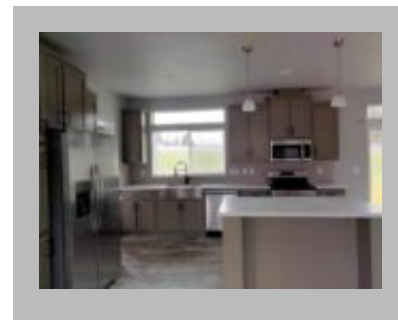

The Oregon Pine

Oregon City
15815 POPE LN, Oregon City, OR 97045-1007
Phone: (503) 722-4500
Fax: (503) 722-9878
Email: oregoncity@jandmhomes.com

Details

City : Oregon City
Year Built : 2024
Manufacturer : Marlette
Bedrooms : 3
Bathrooms : 2
Home Size : 27x60
Square Feet : 1,596
New Home Display Model? : Yes
Status : Available
Our Reference # : Oregon Pine- OC lot model
Pantry : Yes
Carpeted Floors : Yes
Dishwasher : Yes
Disposal : Yes
Island Counter : Yes
Microwave : Yes
One Piece Fibertub Shower : Yes
Refrigerator : Yes
Tile Edge and Backsplash : Yes