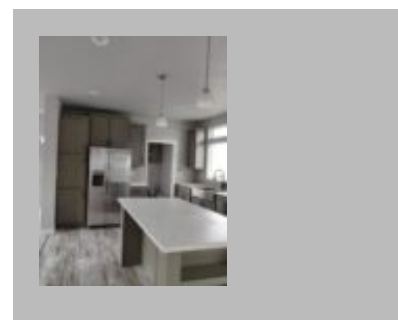

The Oregon Pine

Oregon City
15815 POPE LN, Oregon City, OR 97045-1007
Phone: (503) 722-4500
Fax: (503) 722-9878
Email: oregoncity@jandmhomes.com

Details

City : Oregon City
Year Built : 2024
Manufacturer : Marlette
Bedrooms : 3
Bathrooms : 2
Home Size : 27x60
Square Feet : 1,596
New Home Display Model? : Yes
Status : Available
Our Reference # : Oregon Pine- OC lot model
Pantry : Yes
Carpeted Floors : Yes
Dishwasher : Yes
Disposal : Yes
Island Counter : Yes
Microwave : Yes
One Piece Fibertub Shower : Yes
Refrigerator : Yes
Tile Edge and Backsplash : Yes