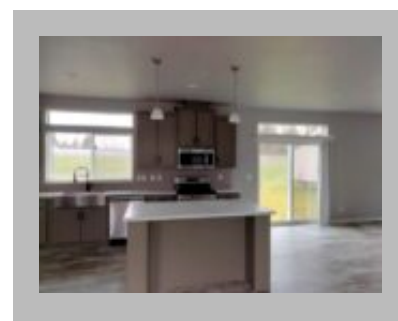

The Oregon Pine

Oregon City
15815 POPE LN, Oregon City, OR 97045-1007
Phone: (503) 722-4500
Fax: (503) 722-9878
Email: oregoncity@jandmhomes.com

Details

City : Oregon City
Year Built : 2024
Manufacturer : Marlette
Bedrooms : 3
Bathrooms : 2
Home Size : 27x60
Square Feet : 1,596
New Home Display Model? : Yes
Status : Available
Our Reference # : Oregon Pine- OC lot model
Pantry : Yes
Carpeted Floors : Yes
Dishwasher : Yes
Disposal : Yes
Island Counter : Yes
Microwave : Yes
One Piece Fibertub Shower : Yes
Refrigerator : Yes
Tile Edge and Backsplash : Yes