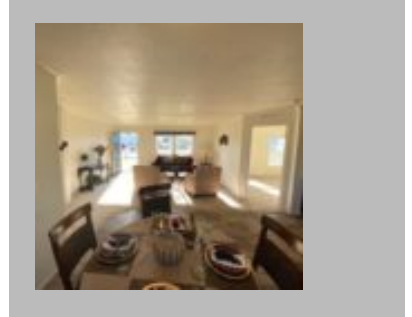

(877)645-4500
www.jandmhomes.com

Riesling IV- Model #2

McMinnville
1120 SW OLD SHERIDAN RD, McMINNVILLE, OR 97128-9171
Phone: (503) 435-2300
Email: mcminnville@jandmhomes.com

Details

City : McMinnville
Year Built : 2019
Manufacturer : Golden West
Bedrooms : 3
Bathrooms : 2
Home Size : 27x48
Square Feet : 1,296
Status : Available
Our Reference # : Riesling IV
Carpeted Floors : Yes
Dishwasher : Yes
One Piece Fibertub Shower : Yes
Refrigerator : Yes