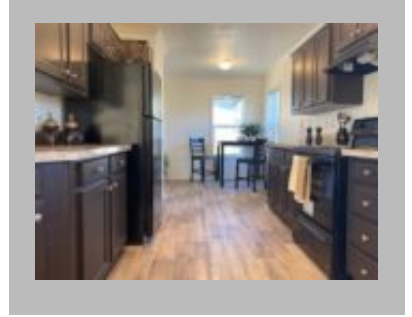

(877)645-4500
www.jandmhomes.com

Riesling IV- Model #2

McMinnville
1120 SW OLD SHERIDAN RD, McMINNVILLE, OR 97128-9171
Phone: (503) 435-2300
Email: mcminnville@jandmhomes.com

Details

City : McMinnville
Year Built : 2019
Manufacturer : Golden West
Bedrooms : 3
Bathrooms : 2
Home Size : 27x48
Square Feet : 1,296
Status : Available
Our Reference # : Riesling IV
Carpeted Floors : Yes
Dishwasher : Yes
One Piece Fibertub Shower : Yes
Refrigerator : Yes