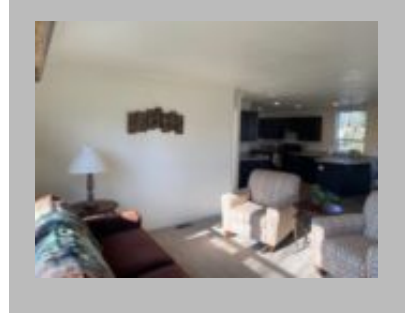

(877)645-4500
www.jandmhomes.com

Riesling IV- Model #2

McMinnville
1120 SW OLD SHERIDAN RD, McMINNVILLE, OR 97128-9171
Phone: (503) 435-2300
Email: mcminnville@jandmhomes.com

Details

City : McMinnville
Year Built : 2019
Manufacturer : Golden West
Bedrooms : 3
Bathrooms : 2
Home Size : 27x48
Square Feet : 1,296
Status : Available
Our Reference # : Riesling IV
Carpeted Floors : Yes
Dishwasher : Yes
One Piece Fibertub Shower : Yes
Refrigerator : Yes