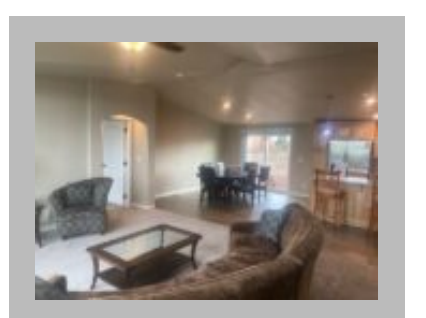

(877)645-4500
www.jandmhomes.com

Mt. Hood

Redmond
1690 N HIGHWAY 97, REDMOND, OR 97756-1201
Phone: (541) 548-5511
redmond@jandmhomes.com

Details

City : Redmond
Year Built : 2023
Manufacturer : Marlette
Bedrooms : 3
Bathrooms : 2
Home Size : 30x70
Square Feet : 2,100
New Home Display Model? : Yes
Status : Available
Our Reference # : Mt. Hood Lot Model- Redmond
Carpeted Floors : Yes
Dishwasher : Yes
Disposal : Yes
Garden Tub : Yes
Island Counter : Yes
Microwave : Yes
One Piece Fibertub Shower : Yes
Refrigerator : Yes
Tile Edge and Backsplash : Yes
Utility Sink : Yes