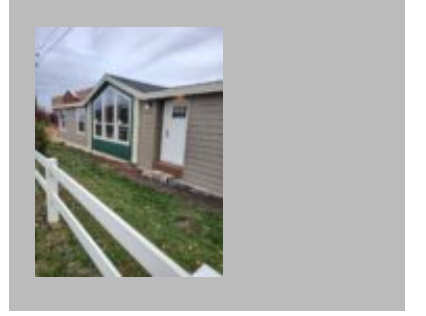

(877)645-4500
www.jandmhomes.com

Mt. Hood

Redmond
1690 N HIGHWAY 97, REDMOND, OR 97756-1201
Phone: (541) 548-5511
redmond@jandmhomes.com

Details

City : Redmond
Year Built : 2023
Manufacturer : Marlette
Bedrooms : 3
Bathrooms : 2
Home Size : 30x70
Square Feet : 2,100
New Home Display Model? : Yes
Status : Available
Our Reference # : Mt. Hood Lot Model- Redmond
Carpeted Floors : Yes
Dishwasher : Yes
Disposal : Yes
Garden Tub : Yes
Island Counter : Yes
Microwave : Yes
One Piece Fibertub Shower : Yes
Refrigerator : Yes
Tile Edge and Backsplash : Yes
Utility Sink : Yes