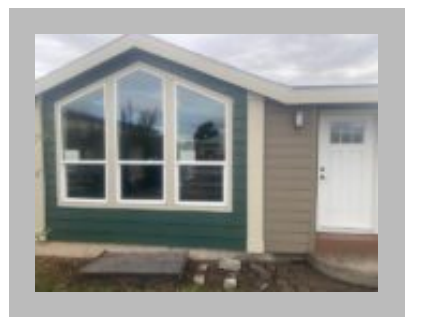

(877)645-4500
www.jandmhomes.com

Mt. Hood

Redmond
1690 N HIGHWAY 97, REDMOND, OR 97756-1201
Phone: (541) 548-5511
redmond@jandmhomes.com

Details

City : Redmond
Year Built : 2023
Manufacturer : Marlette
Bedrooms : 3
Bathrooms : 2
Home Size : 30x70
Square Feet : 2,100
New Home Display Model? : Yes
Status : Available
Our Reference # : Mt. Hood Lot Model- Redmond
Carpeted Floors : Yes
Dishwasher : Yes
Disposal : Yes
Garden Tub : Yes
Island Counter : Yes
Microwave : Yes
One Piece Fibertub Shower : Yes
Refrigerator : Yes
Tile Edge and Backsplash : Yes
Utility Sink : Yes