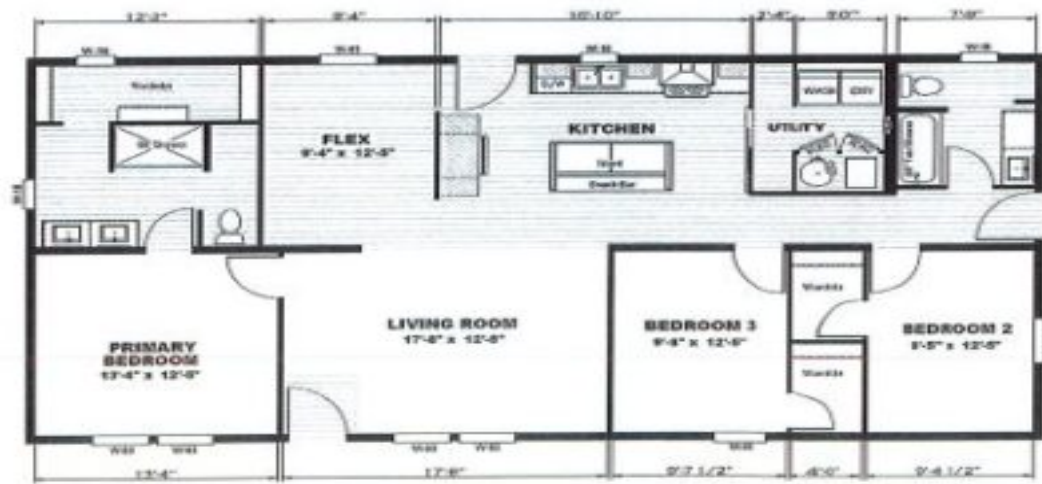

# Shout Lot Model- AVAILABLE NOW- \$142,000

# \$142,000

**2 Homes Available for Immediate  
Delivery at this price!**

*"The Shout"*  
1493 sq. ft.

## Details

- Year Built : 2024
- Manufacturer : Marlette
- Bedrooms : 3
- Bathrooms : 2
- Home Size : 27x56
- Square Feet : 1,493
- New Home Display Model? : Yes
- Status : Available
- Our Reference # : Lot Model Shout- McMinnville & Oregon City
- Carpeted Floors : Yes
- Dishwasher : Yes
- Island Counter : Yes
- One Piece Fibertub Shower : Yes