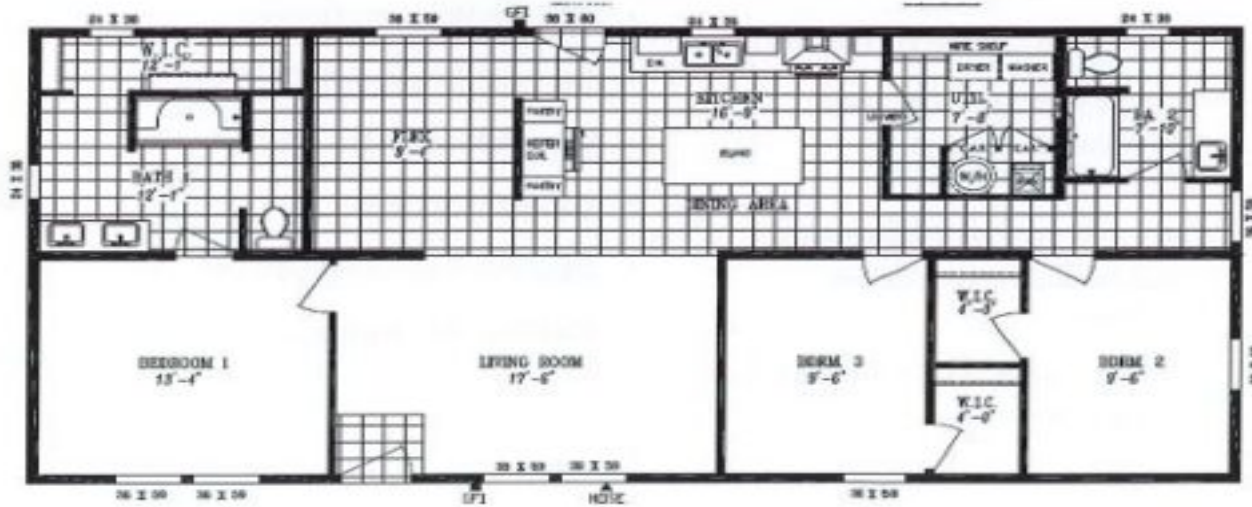

(877)645-4500
www.jandmhomes.com

Shout Lot Model- AVAILABLE NOW- \$138,500

INVENTORY BLOW OUT SPECIAL!

**2 MODELS AT THIS PRICE
\$138,500**

"The Shout"
1493 sq. ft.

Details

Year Built : 2024
Manufacturer : Marlette
Bedrooms : 3
Bathrooms : 2
Home Size : 27x56
Square Feet : 1,493
New Home Display Model? : Yes
Status : Available
Our Reference # : Lot Model Shout- McMinnville, Oregon City, Albany & Redmond
Carpeted Floors : Yes
Dishwasher : Yes
Island Counter : Yes
One Piece Fibertub Shower : Yes