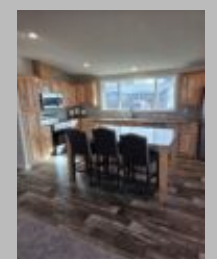

Mt. Lodge

Redmond
1690 N HIGHWAY 97, REDMOND, OR 97756-1201
Phone: (541) 548-5511
redmond@jandmhomes.com

Details

City : REdmond
Year Built : 2026
Manufacturer : Golden West
Bedrooms : 3
Bathrooms : 2
Home Size : 27x56
Square Feet : 1,512
New Home Display Model? : Yes
Status : Available
Our Reference # : Mt. Lodge- Redmond Lot Model
Pantry : Yes
Carpeted Floors : Yes
Dishwasher : Yes
Island Counter : Yes
One Piece Fibertub Shower : Yes
Refrigerator : Yes
Tile Edge and Backsplash : Yes