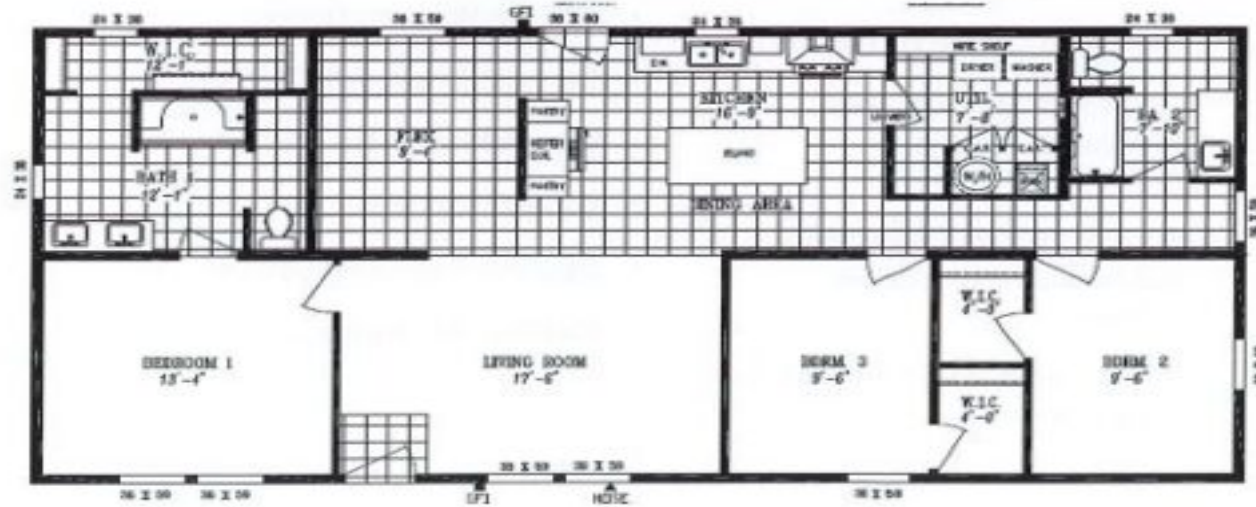

The Shout- Available NOW!

INVENTORY BLOW OUT SPECIAL!

2 MODELS AT THIS PRICE

$138,500

"The Shout"
1493 sq. ft.

Albany
33213 HWY 34 SE, ALBANY, OR 97322-7233
Phone: (541) 928-1471
Fax: (541) 928-1495
Email: albany@jandmhomes.com

Details

City : Albany
Year Built : 2024
Manufacturer : Marlette
Bedrooms : 3
Bathrooms : 2
Home Size : 27x56
Square Feet : 1,512
New Home Display Model? : Yes
Status : Available
Our Reference # : The Shout- Albany Lot
Carpeted Floors : Yes
Dishwasher : Yes
Island Counter : Yes
One Piece Fibertub Shower : Yes
Refrigerator : Yes