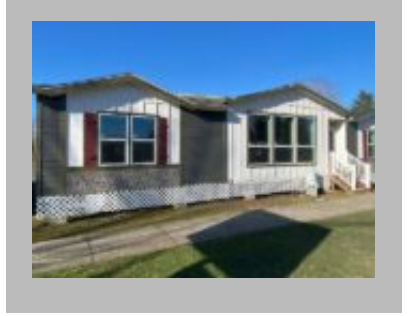

Ready for Immediate Delivery- GW 25TH Anniversary Model

Woodland
1351 PACIFIC AVE, WOODLAND, WA 98674-8462
Phone: (360) 225-4500
Fax: 360-225-0601
Email: woodland@jandmhomes.com

Details

City : Woodland
Year Built : 2024
Manufacturer : Golden West
Bedrooms : 3
Bathrooms : 2
Home Size : 27x58
Square Feet : 1,560
New Home Display Model? : Yes
Status : Available
Our Reference # : Woodland- GW 25TH Anniversary Lot model
Pantry : Yes
Carpeted Floors : Yes
Dishwasher : Yes
Fireplace : Yes
Microwave : Yes
One Piece Fibertub Shower : Yes
Refrigerator : Yes
Tile Edge and Backsplash : Yes