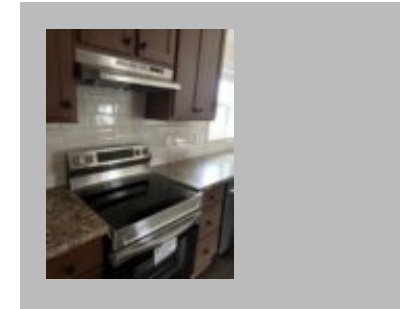

(877)645-4500
www.jandmhomes.com

The Mason- Lot Model #3

Woodland
1351 PACIFIC AVE, WOODLAND, WA 98674-8462
Phone: (360) 225-4500
Fax: 360-225-0601
Email: woodland@jandmhomes.com

Details

City : Woodland
Year Built : 2026
Manufacturer : Golden West
Bedrooms : 3
Bathrooms : 2
Home Size : 27x48
Square Feet : 1,296
New Home Display Model? : Yes
Status : Available
Our Reference # : Woodland Lot Model- Mason
Carpeted Floors : Yes
Dishwasher : Yes
Microwave : Yes
One Piece Fibertub Shower : Yes
Refrigerator : Yes