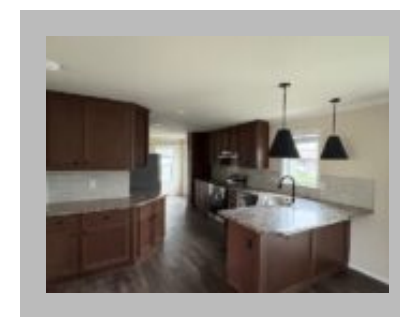

(877)645-4500
www.jandmhomes.com

The Mason- Lot Model #3

Woodland
1351 PACIFIC AVE, WOODLAND, WA 98674-8462
Phone: (360) 225-4500
Fax: 360-225-0601
Email: woodland@jandmhomes.com

Details

City : Woodland
Year Built : 2026
Manufacturer : Golden West
Bedrooms : 3
Bathrooms : 2
Home Size : 27x48
Square Feet : 1,296
New Home Display Model? : Yes
Status : Available
Our Reference # : Woodland Lot Model- Mason
Carpeted Floors : Yes
Dishwasher : Yes
Microwave : Yes
One Piece Fibertub Shower : Yes
Refrigerator : Yes