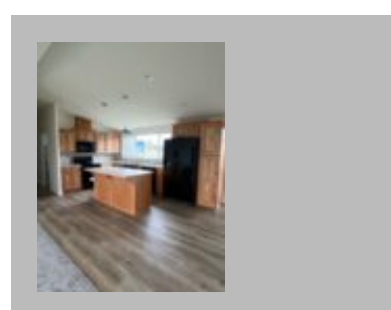

(877)645-4500
www.jandmhomes.com

The Benton- Lot Model #1

Woodland
1351 PACIFIC AVE, WOODLAND, WA 98674-8462
Phone: (360) 225-4500
Fax: 360-225-0601
Email: woodland@jandmhomes.com

Details

City : Woodland
Year Built : 2024
Manufacturer : Golden West
Bedrooms : 3
Bathrooms : 2
Home Size : 40x68
Square Feet : 2,187
New Home Display Model? : Yes
Status : Available
Our Reference # : Woodland Lot Model- Benton
Pantry : Yes
Carpeted Floors : Yes
Dishwasher : Yes
Garden Tub : Yes
Island Counter : Yes
Microwave : Yes
One Piece Fibertub Shower : Yes
Refrigerator : Yes