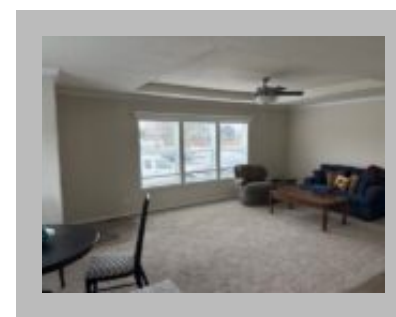

(877)645-4500
www.jandmhomes.com

The Pacific- Lot Model #4

Woodland
1351 PACIFIC AVE, WOODLAND, WA 98674-8462
Phone: (360) 225-4500
Fax: 360-225-0601
Email: woodland@jandmhomes.com

Details

City : Woodland
Year Built : 2025
Manufacturer : Golden West
Bedrooms : 2
Bathrooms : 2
Home Size : 27x44
Square Feet : 1,167
New Home Display Model? : Yes
Status : Available
Our Reference # : Woodland Lot Model- Pacific
Pantry : Yes
Carpeted Floors : Yes
Dishwasher : Yes
Microwave : Yes
One Piece Fibertub Shower : Yes
Refrigerator : Yes