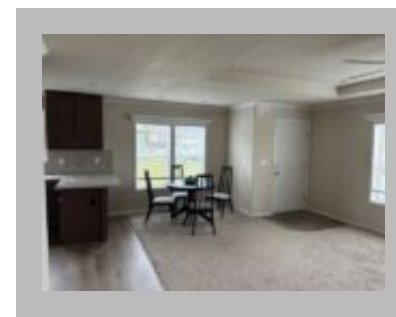

(877)645-4500
www.jandmhomes.com

The Pacific- Lot Model #4

Woodland
1351 PACIFIC AVE, WOODLAND, WA 98674-8462
Phone: (360) 225-4500
Fax: 360-225-0601
Email: woodland@jandmhomes.com

Details

City : Woodland
Year Built : 2025
Manufacturer : Golden West
Bedrooms : 2
Bathrooms : 2
Home Size : 27x44
Square Feet : 1,167
New Home Display Model? : Yes
Status : Available
Our Reference # : Woodland Lot Model- Pacific
Pantry : Yes
Carpeted Floors : Yes
Dishwasher : Yes
Microwave : Yes
One Piece Fibertub Shower : Yes
Refrigerator : Yes