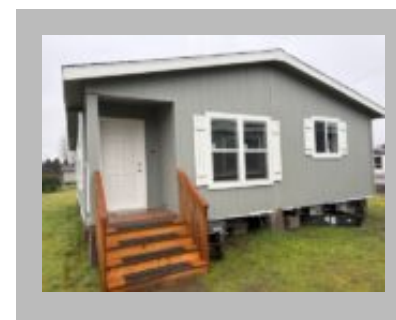

(877)645-4500
www.jandmhomes.com

The Pacific- Lot Model #4

Woodland
1351 PACIFIC AVE, WOODLAND, WA 98674-8462
Phone: (360) 225-4500
Fax: 360-225-0601
Email: woodland@jandmhomes.com

Details

City : Woodland
Year Built : 2025
Manufacturer : Golden West
Bedrooms : 2
Bathrooms : 2
Home Size : 27x44
Square Feet : 1,167
New Home Display Model? : Yes
Status : Available
Our Reference # : Woodland Lot Model- Pacific
Pantry : Yes
Carpeted Floors : Yes
Dishwasher : Yes
Microwave : Yes
One Piece Fibertub Shower : Yes
Refrigerator : Yes