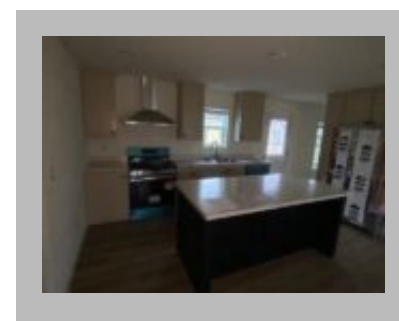

The Hey Jude- Available NOW!

Albany
33213 HWY 34 SE, ALBANY, OR 97322-7233
Phone: (541) 928-1471
Fax: (541) 928-1495
Email: albany@jandmhomes.com

Details

City : Albany
Year Built : 2024
Manufacturer : Marlette
Bedrooms : 4/5
Bathrooms : 2
Home Size : 27x72
Square Feet : 1,920
New Home Display Model? : Yes
Status : Available
Our Reference # : Hey Jude- Albany Lot Model
Carpeted Floors : Yes
Dishwasher : Yes
Island Counter : Yes
Microwave : Yes
One Piece Fibertub Shower : Yes
Refrigerator : Yes