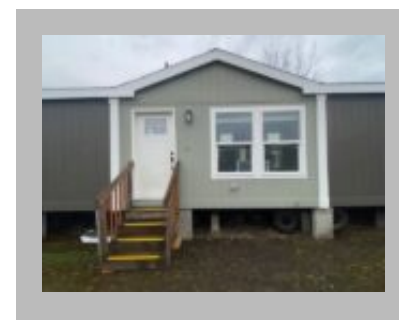

The Hey Jude- Available NOW!

Albany
33213 HWY 34 SE, ALBANY, OR 97322-7233
Phone: (541) 928-1471
Fax: (541) 928-1495
Email: albany@jandmhomes.com

Details

City : Albany
Year Built : 2024
Manufacturer : Marlette
Bedrooms : 4/5
Bathrooms : 2
Home Size : 27x72
Square Feet : 1,920
New Home Display Model? : Yes
Status : Available
Our Reference # : Hey Jude- Albany Lot Model
Carpeted Floors : Yes
Dishwasher : Yes
Island Counter : Yes
Microwave : Yes
One Piece Fibertub Shower : Yes
Refrigerator : Yes