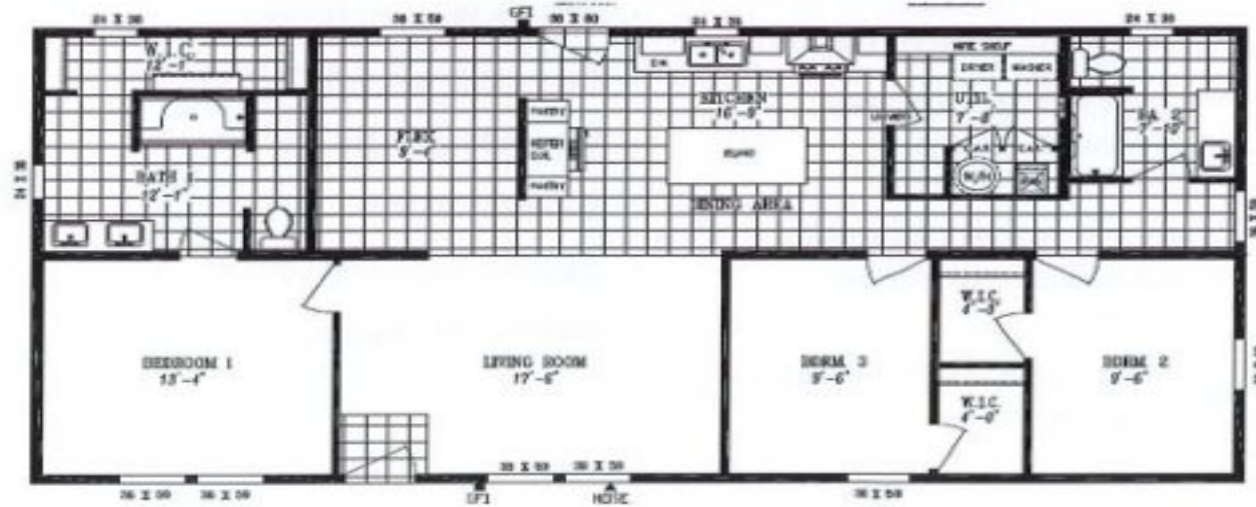

The Shout #6- Available NOW!

INVENTORY BLOW OUT SPECIAL!

2 MODELS AT THIS PRICE

$138,500

"The Shout"
1493 sq. ft.

McMinnville
1120 SW OLD SHERIDAN RD, McMINNVILLE, OR 97128-9171
Phone: (503) 435-2300
Email: mcminnville@jandmhomes.com

Details

City : McMinnville
Year Built : 2024
Manufacturer : Marlette
Bedrooms : 3
Bathrooms : 2
Home Size : 27x56
Square Feet : 1,512
New Home Display Model? : Yes
Status : Available
Our Reference # : The Shout- McMinnville
Carpeted Floors : Yes
Dishwasher : Yes
Island Counter : Yes
One Piece Fibertub Shower : Yes
Refrigerator : Yes