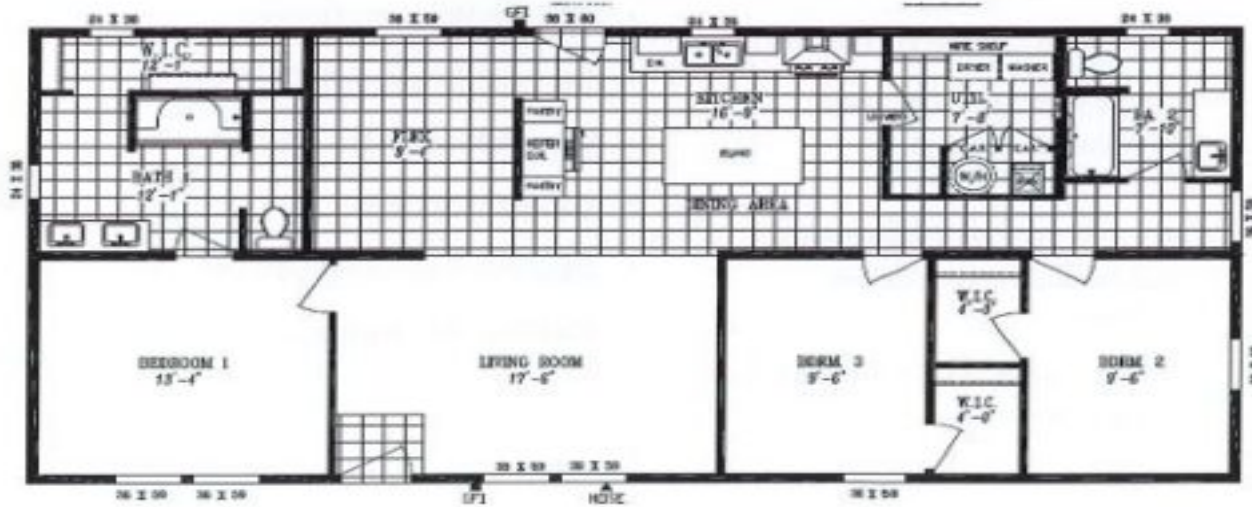

(877)645-4500
www.jandmhomes.com

Shout- Available NOW!

**INVENTORY
BLOW OUT
SPECIAL!**

2 MODELS AT THIS PRICE

\$138,500

**"The Shout"
1493 sq. ft.**

Redmond
1690 N HIGHWAY 97, REDMOND, OR 97756-1201
Phone: (541) 548-5511
redmond@jandmhomes.com

Details

City : Redmond
Year Built : 2025
Manufacturer : Marlette
Bedrooms : 3
Bathrooms : 2
New Home Display Model? : Yes
Status : Available
Our Reference # : Redmond Lot Model- Shout
Carpeted Floors : Yes
Dishwasher : Yes
Island Counter : Yes
Microwave : Yes
One Piece Fibertub Shower : Yes
Refrigerator : Yes