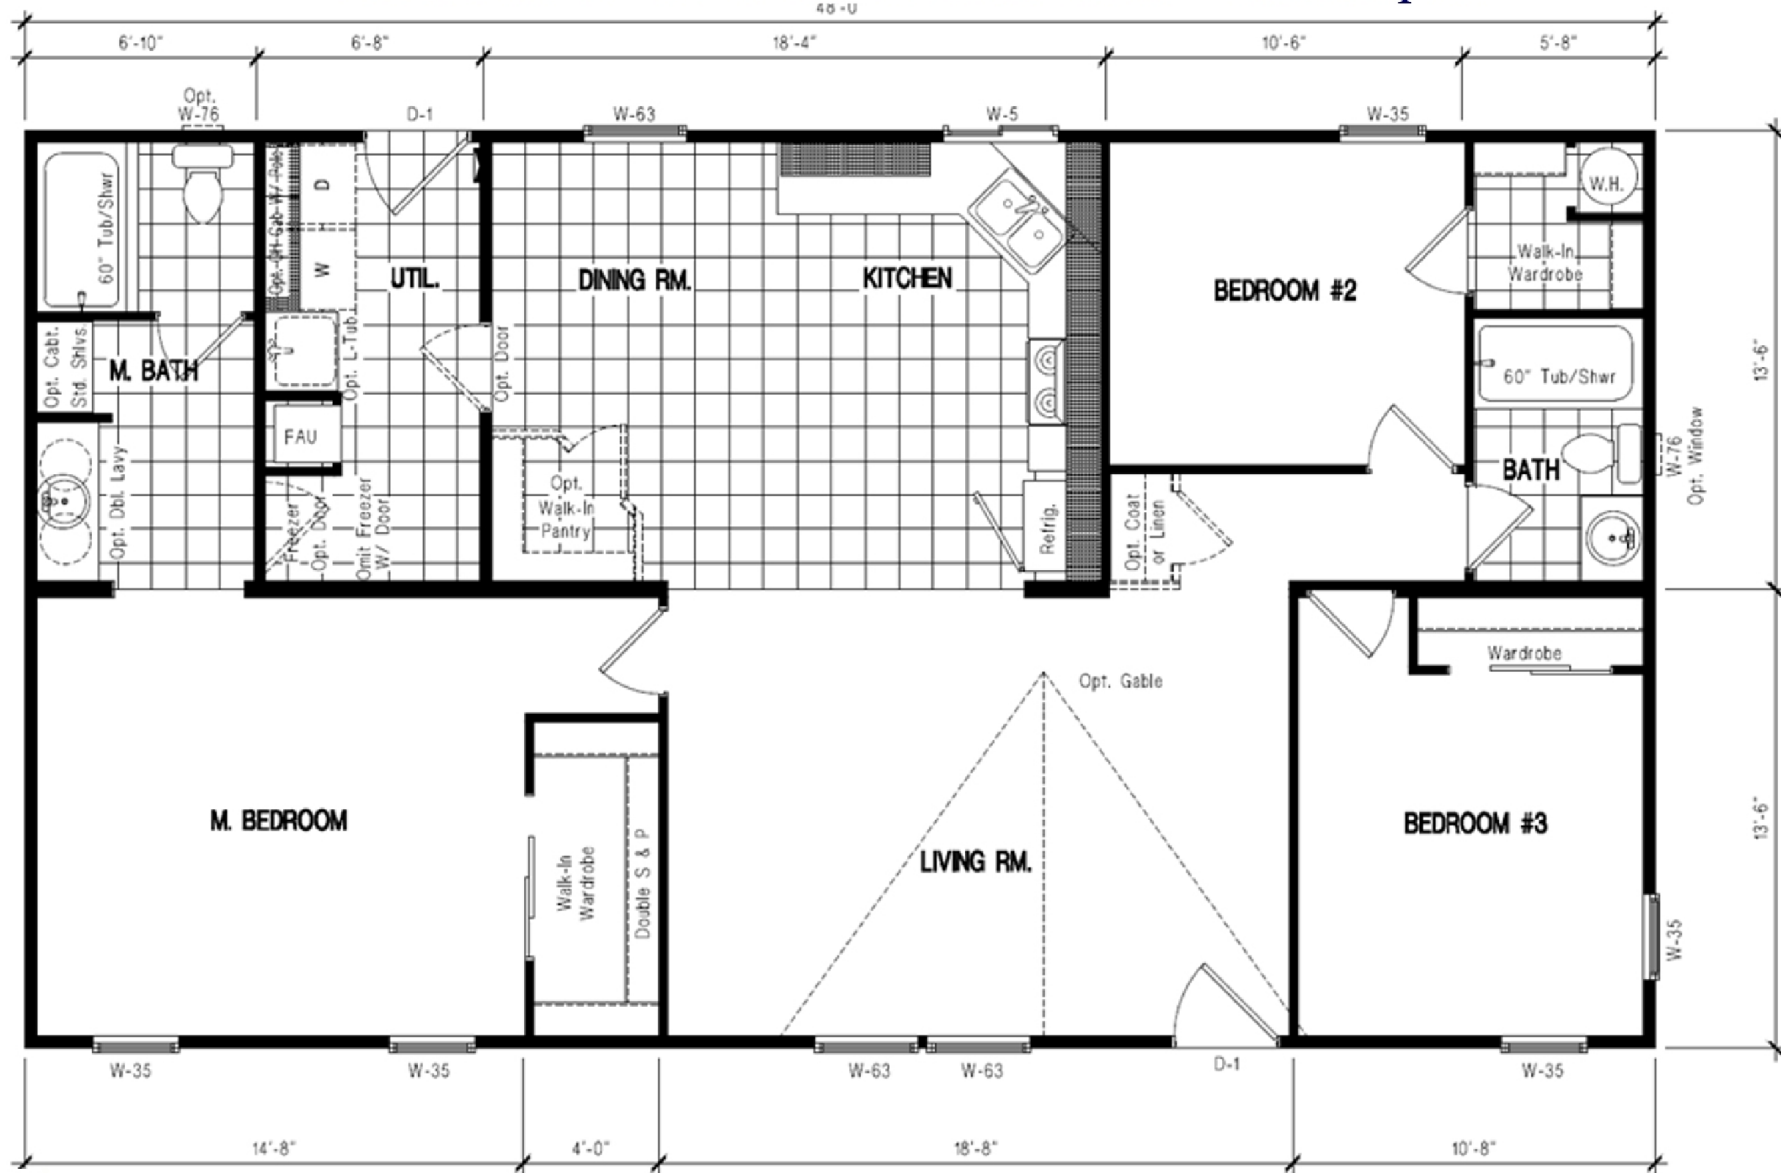

# Dream 482F 27'x 48' Double Wide 1296 Sq Ft

J & M Homes, LLC - 1-877-645-4400 - [www.jandmhomes.com](http://www.jandmhomes.com)