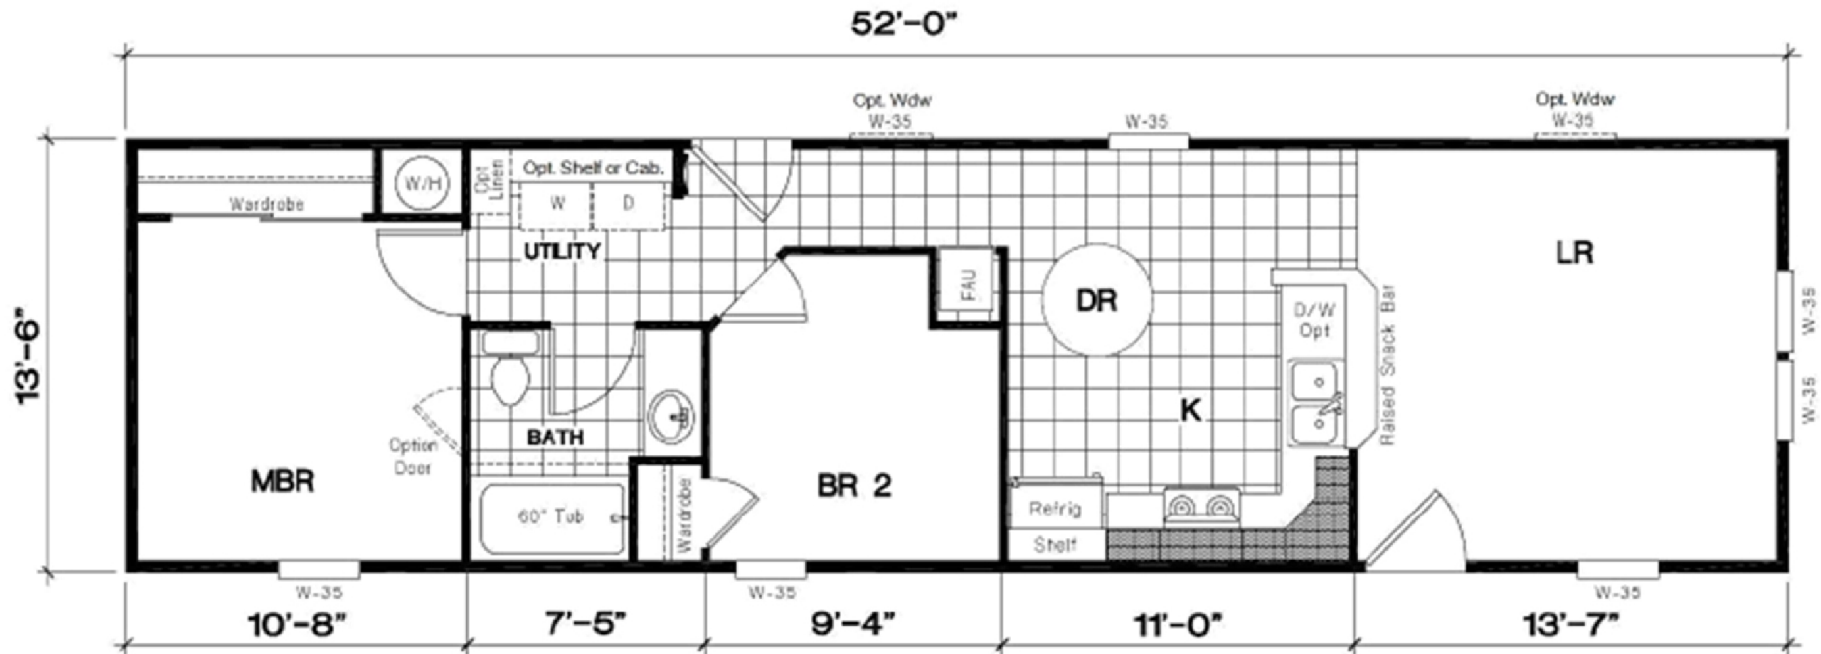

Dream 521M 14' x 52' SingleWide 702 Sq Ft

J & M Homes, LLC - 1-877-645-4400 - www.jandmhomes.com