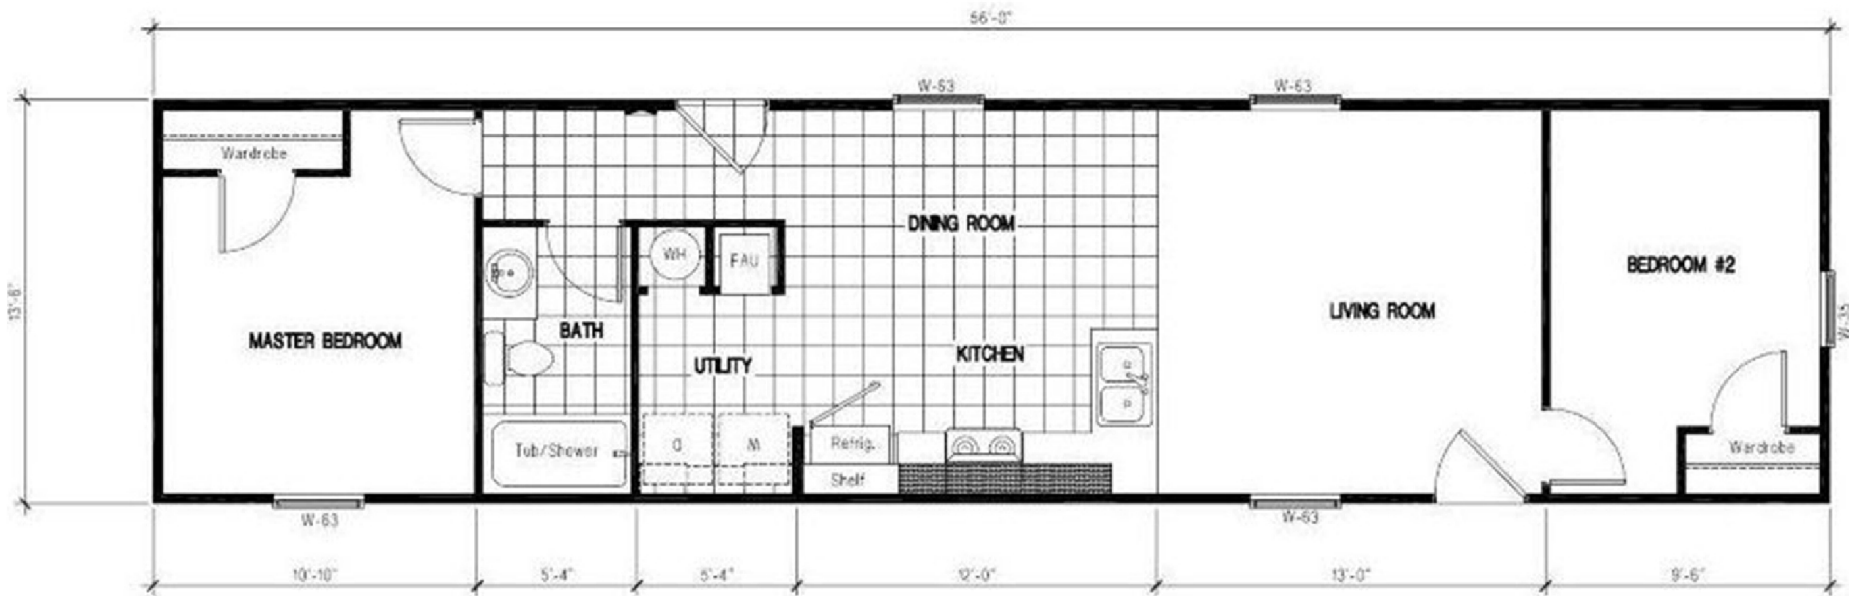

Dream 561M 14' x 56' SingleWide 756 Sq Ft

J & M Homes, LLC - 1-877-645-4400 - www.jandmhomes.com