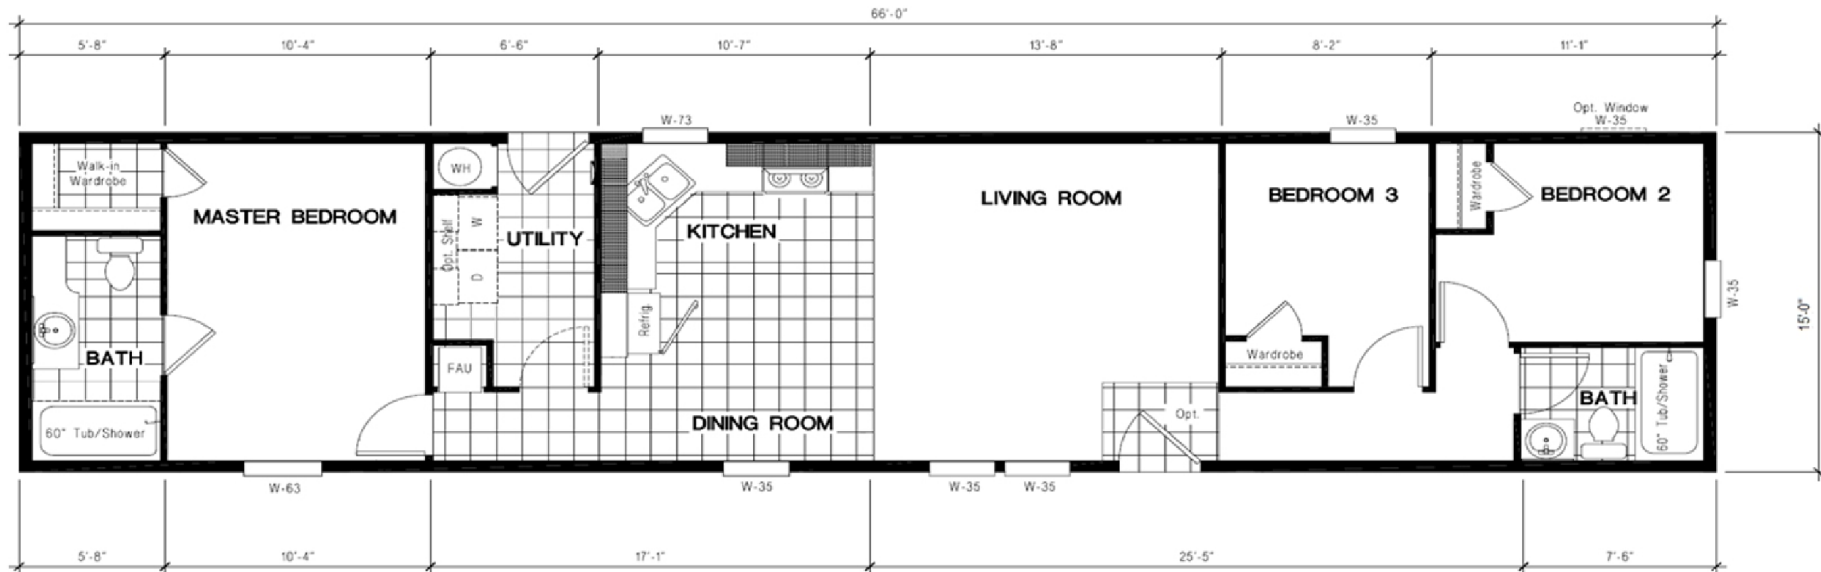

Dream 661N 14' x 66' Single Wide 891 Sq Ft

J & M Homes, LLC - 1-877-645-4400 - www.jandmhomes.com