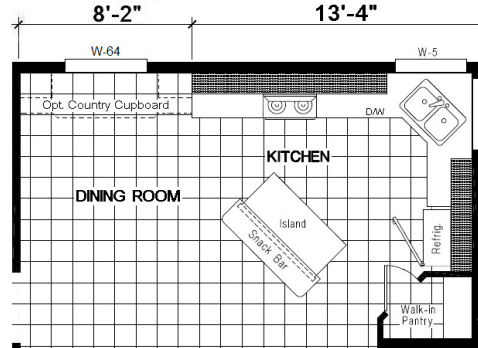

# 27' WIDE

OPT. ISLAND

OPT. GLAMOUR BATH

OPT. BEDROOM #3

ALT. KITCHEN

OPT. FRONT PORCH