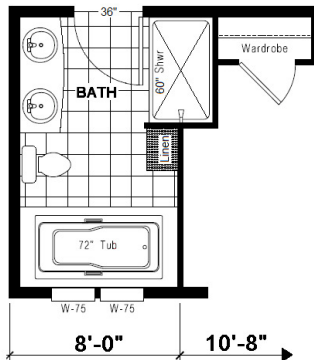

# Residential Series

TWO BEDROOM, TWO BATH, STUDY - 1,458 SQ. FT.  
RSG 541F

# 27' WIDE

OPT. ISLAND

OPT. GLAMOUR BATH

OPT. BEDROOM #3

ALT. KITCHEN

OPT. FRONT PORCH