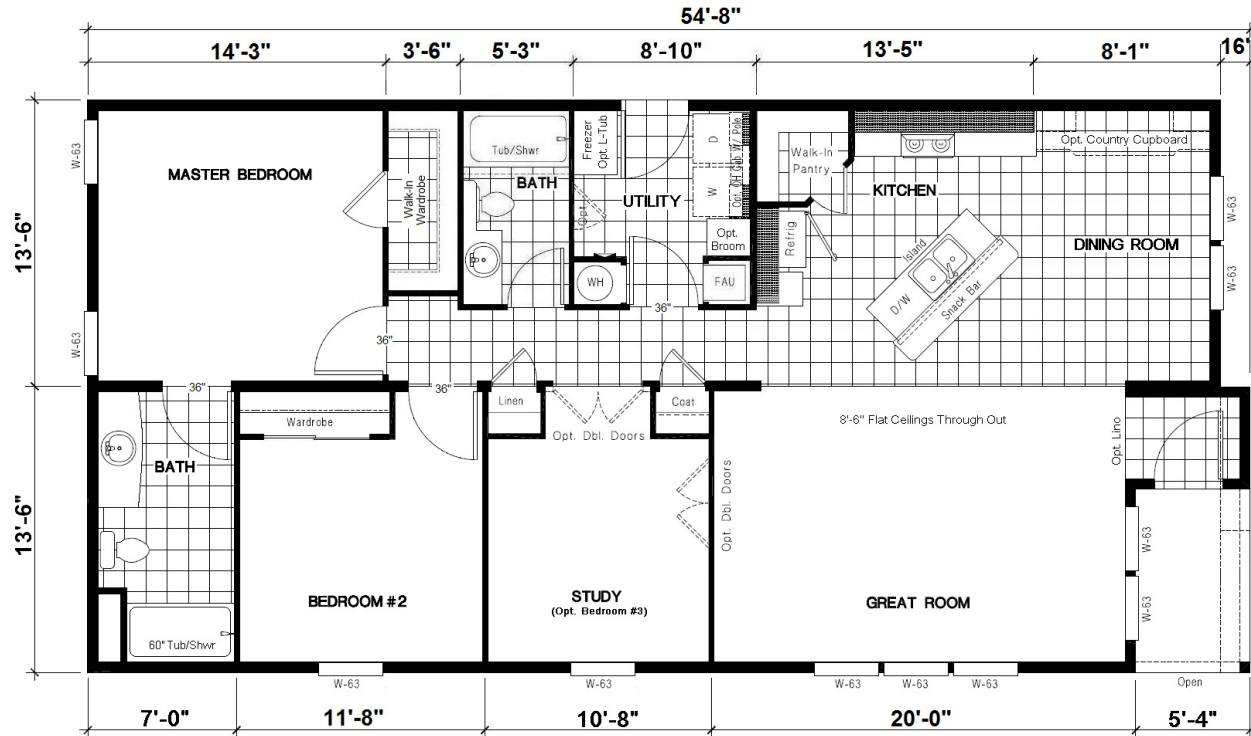

# Residential Series

TWO BEDROOM, TWO BATH, STUDY - 1,458 SQ. FT.  
RSG 541F

# 27' WIDE

OPT. ISLAND

OPT. GLAMOUR BATH

OPT. BEDROOM #3

ALT. KITCHEN

OPT. FRONT PORCH