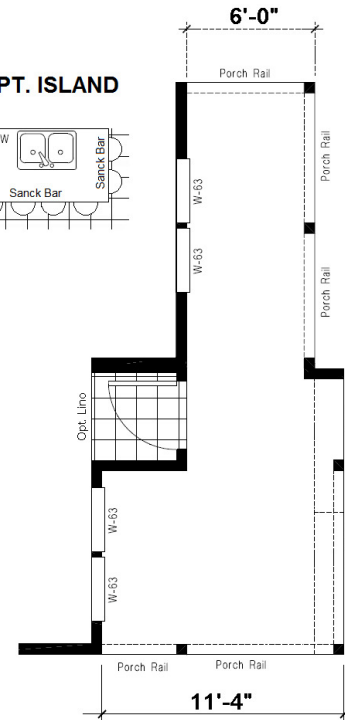

# Residential Series

TWO BEDROOM, TWO BATH, STUDY - 1,458 SQ. FT.  
RSG 541F

# 27' WIDE

OPT. ISLAND

OPT. GLAMOUR BATH

OPT. BEDROOM #3

ALT. KITCHEN

OPT. FRONT PORCH