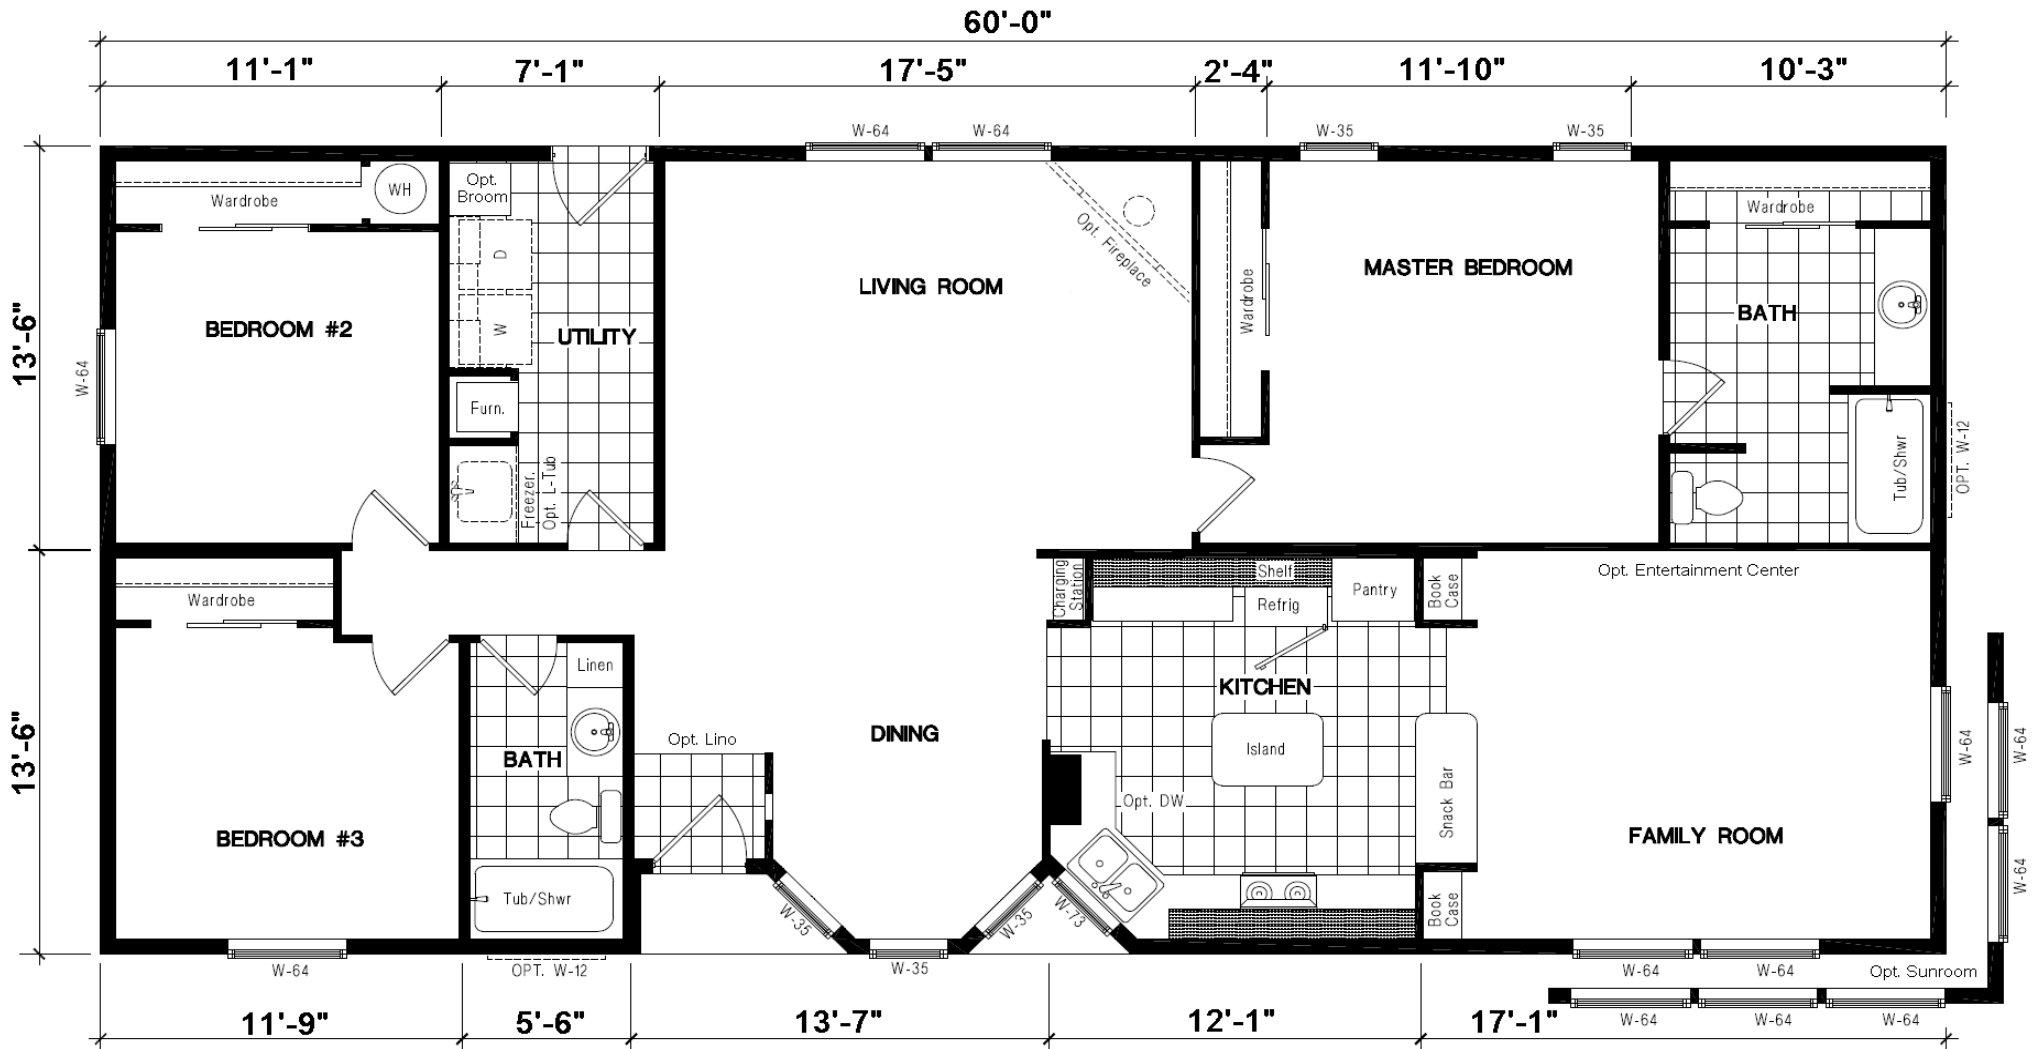

OPT.
LUXURY
BATH

OPT.
GLAMOUR
BATH

SS605F 27x60 1,601 sq. ft.

Floor plans are representative. Some items may be optional. Final home specifications may vary & are subject to change at any time.