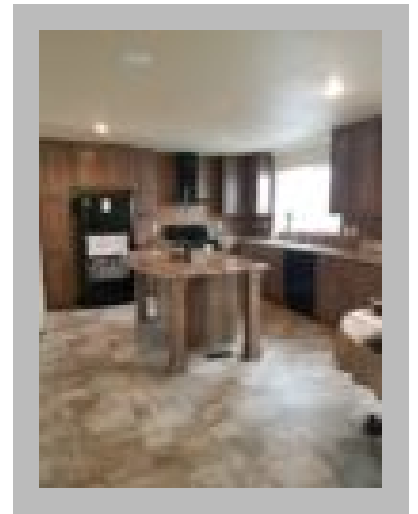

Avignon- Model #3