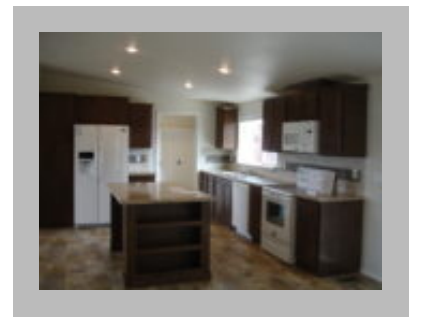

MT. TUMALO II

Redmond
1690 N HIGHWAY 97, REDMOND, OR 97756-1201
Phone: (541) 548-5511
redmond@jandmhomes.com

Details

Listing Agent Email: jsteiner@jandmhomes.com
City: 97756, Redmond, OR
One line Address: Redmond, Oregon
Manufacturer: Marlette
Bedrooms: 3
Bathrooms: 2
Home Size: 27X60
Square Feet: 1,620
New Home Display Model?: Yes
Status: Available
Our Reference #: 29955
Forced Air: Yes
Pantry: Yes
Carpeted Floors: Yes
Dishwasher: Yes
Microwave: Yes
Refrigerator: Yes
Tile Edge and Backsplash: Yes