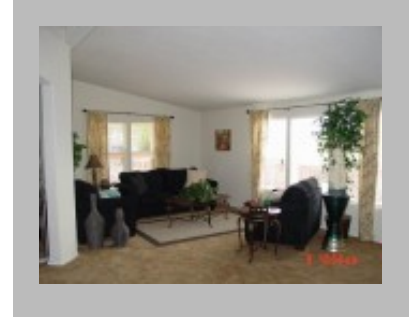

Morning Glory

Details

Manufacturer : Golden West

Bedrooms : 4

Bathrooms : 2

Home Size : 40 x 66

Square Feet : 2,460

New Home Display Model? : No

Our Reference # : Morning Glory

Short description : Dream Kitchen & Glamour

Bath are some features. This home is designed so that an attached garage can easily be added...

PLEASE CALL FOR CURRENT PRICING