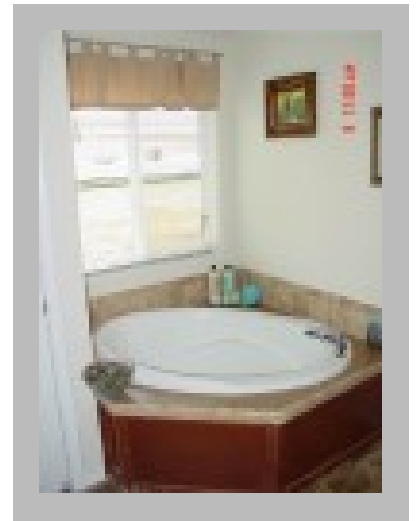

Morning Glory

Details

Manufacturer : Golden West

Bedrooms : 4

Bathrooms : 2

Home Size : 40 x 66

Square Feet : 2,460

New Home Display Model? : No

Our Reference # : Morning Glory

Short description : Dream Kitchen & Glamour

Bath are some features. This home is designed so that an attached garage can easily be added...

PLEASE CALL FOR CURRENT PRICING